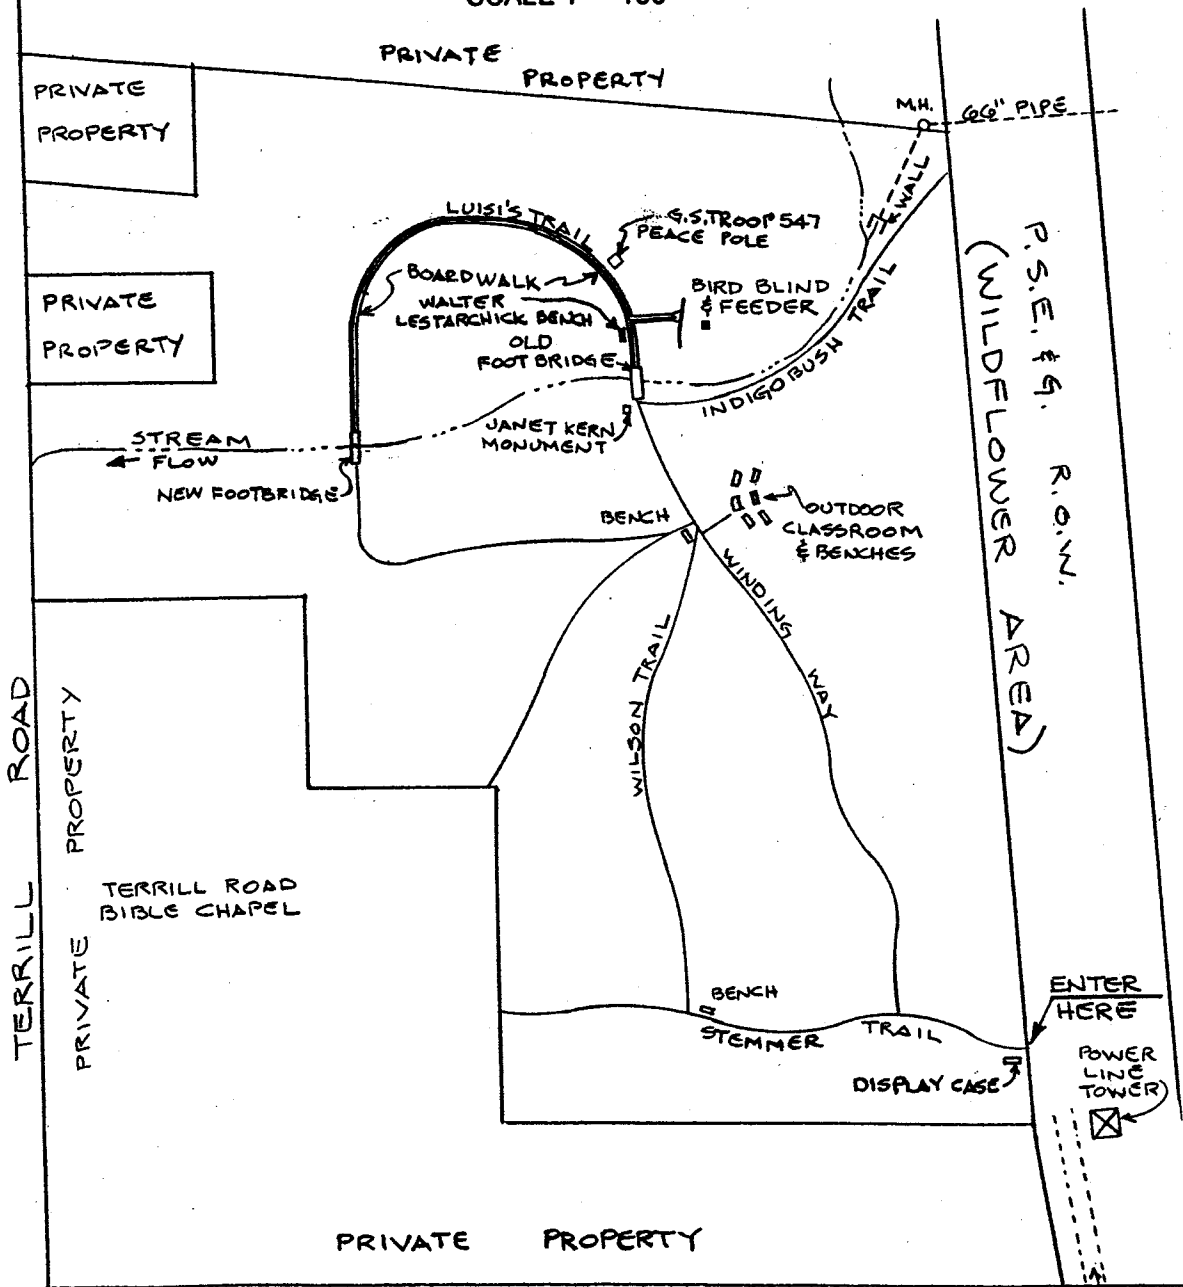

Fanwood Nature Center

Trail Map

SCALE 1" = 100'

D.T. 10/10/04

CRAY TERR.

GRAVEL DRIVE
PARK IN STREET →